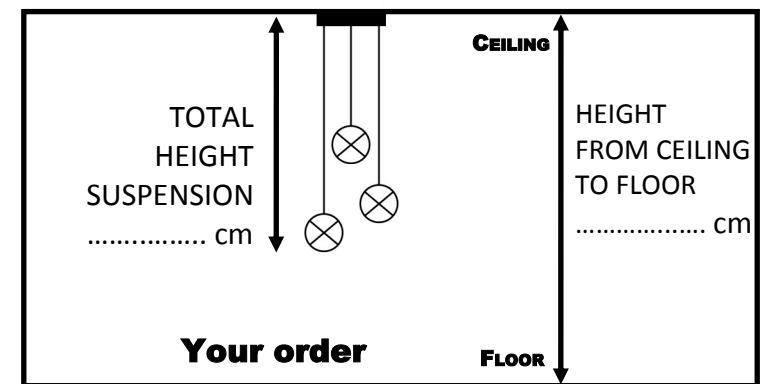

# CEILING BASE 6 o

The fitting :

The finish of the ceiling base :

The color of the cable :

The fitting with bulb/object :