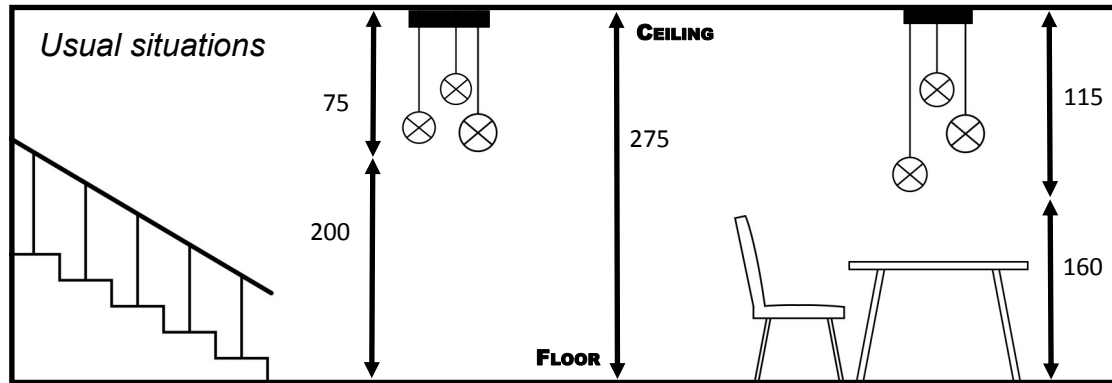

CEILING BASE 7 0

Seven standard cable lengths
Tot.H 102,5cm (bulb/object not included)

The fitting :

The finish of the ceiling base :

The color of the cable :

The fitting with bulb/object :