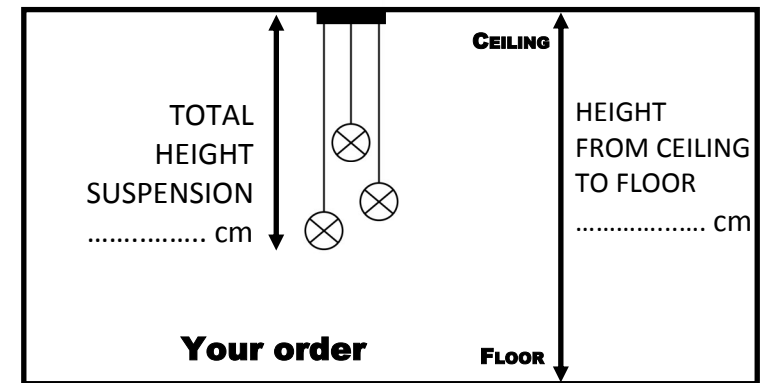

CEILING BASE 7 0

Seven standard cable lengths
Tot.H 102,5cm (bulb/object not included)

The fitting :

The finish of the ceiling base :

The color of the cable :

The fitting with bulb/object :