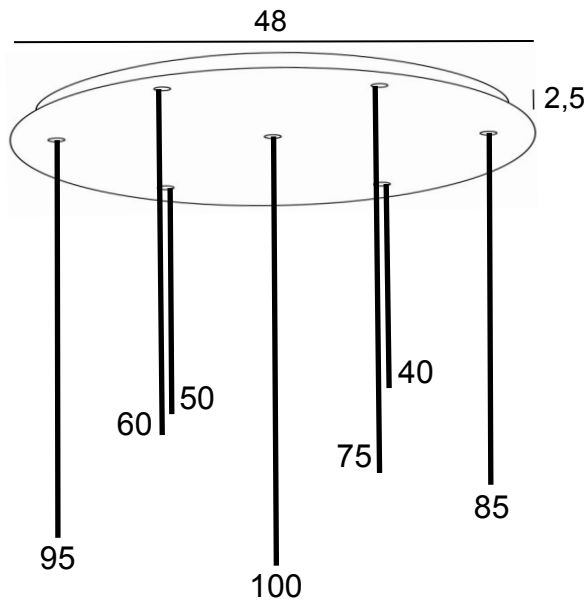

CEILING BASE 7 0

Seven standard cable lengths
Tot.H 102,5cm (bulb/object not included)

The fitting :

The finish of the ceiling base :

The color of the cable :

The fitting with bulb/object :