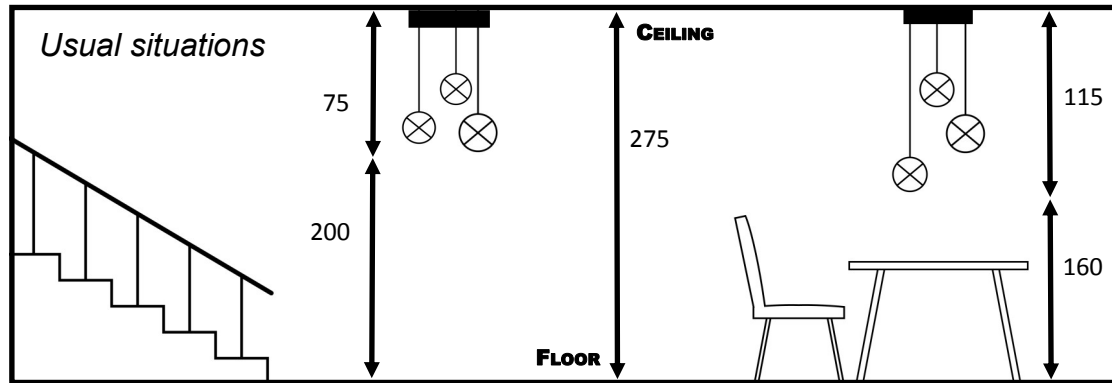

# CEILING BASE L2

The fitting :

The finish of the ceiling base :

The color of the cable :

The fitting with bulb/object :