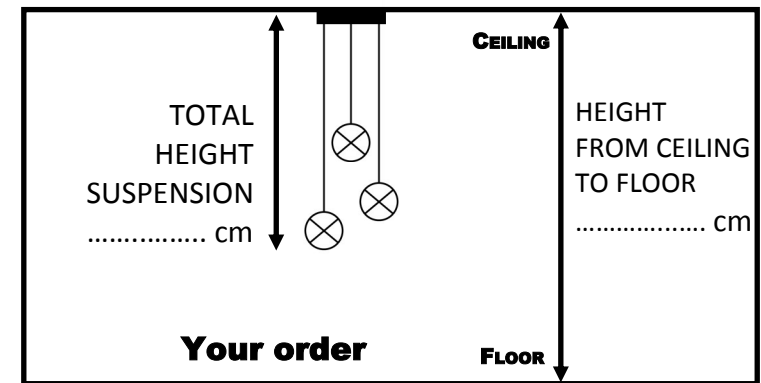

# CEILING BASE L2

The fitting :

The finish of the ceiling base :

The color of the cable :

The fitting with bulb/object :