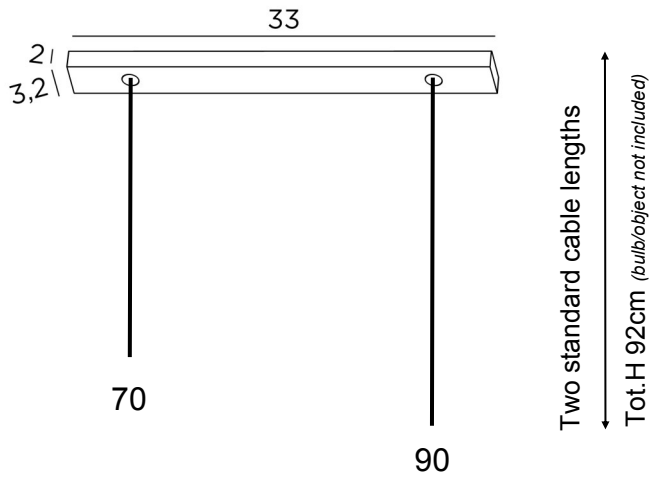

# CEILING BASE L2

The fitting :

The finish of the ceiling base :

The color of the cable :

The fitting with bulb/object :