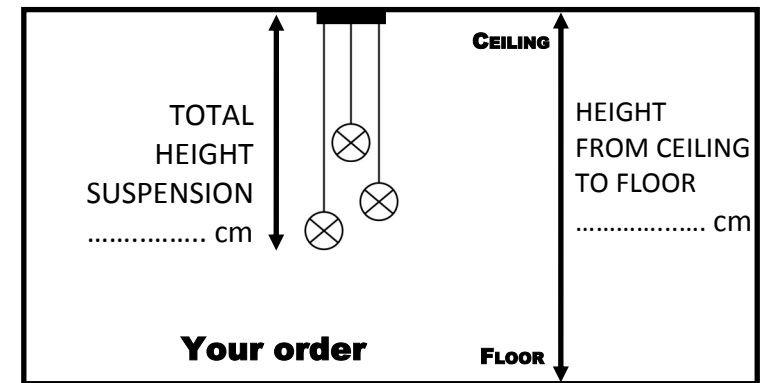

CEILING BASE SQ1

The fitting :

The finish of the ceiling base :

The color of the cable :

The fitting with bulb/object :