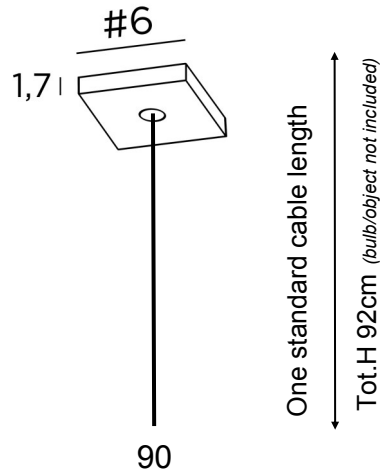

CEILING BASE SQ1

The fitting :

The finish of the ceiling base :

The color of the cable :

The fitting with bulb/object :