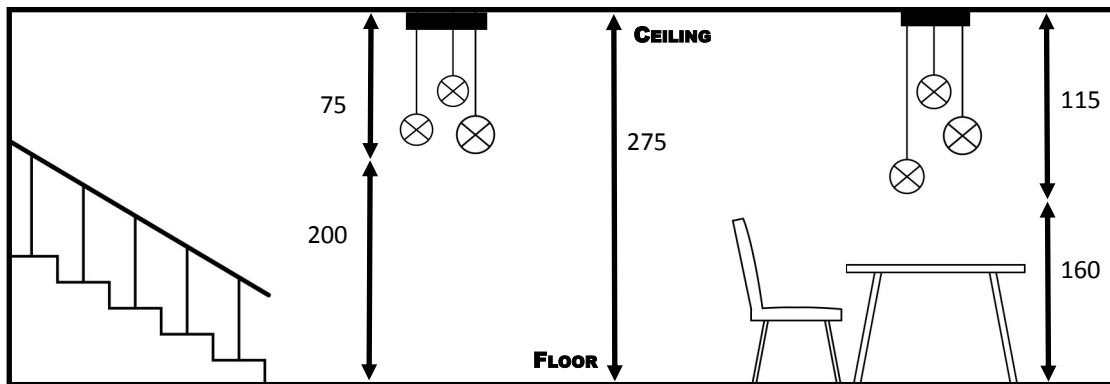

KERMA SQ 9

DAVIDTS LIGHTING

Chaussée de Waterloo, 850-854
 B-1180 Brussels - Belgium
 Phone +32.2.375.76.46 - Fax +32.2.375.82.65
 info@davidts.com - www.davidts.com

The finish of the ceiling base :

BRONZE BLACK BRASS WHITE

The color of the cable :

BLACK GOLD WHITE

The color of the structure :

BLACK GOLD WHITE

Usual situations

Your order