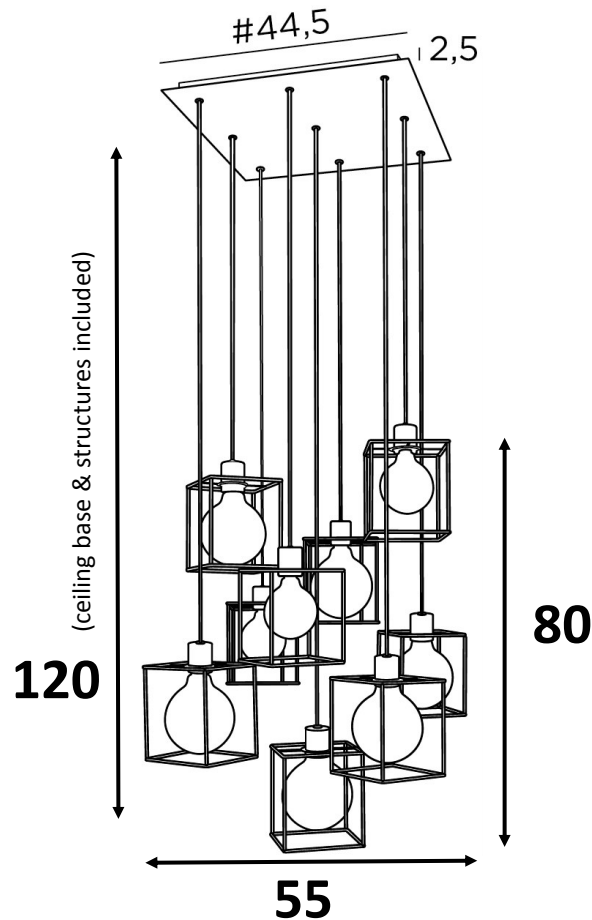

KERMA SQ 9

DAVIDTS LIGHTING

Chaussée de Waterloo, 850-854
 B-1180 Brussels - Belgium
 Phone +32.2.375.76.46 - Fax +32.2.375.82.65
 info@davidts.com - www.davidts.com

The finish of the ceiling base :

BRONZE BLACK BRASS WHITE

The color of the cable :

BLACK GOLD WHITE

The color of the structure :

BLACK GOLD WHITE

Usual situations

Your order