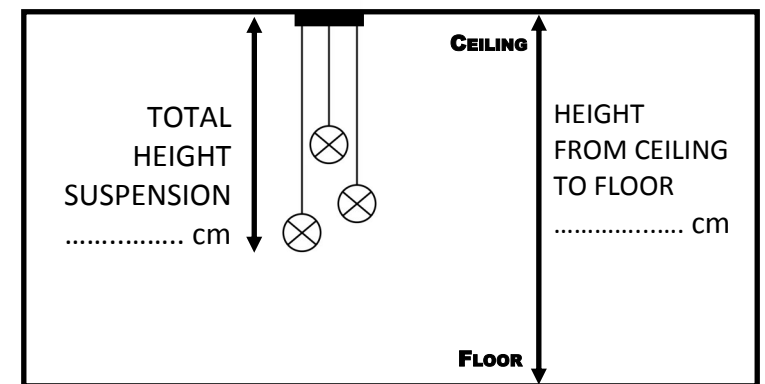

The color of the cable :

BLACK GOLD WHITE

The color of the structure :

BLACK GOLD WHITE

Usual situations

Your order