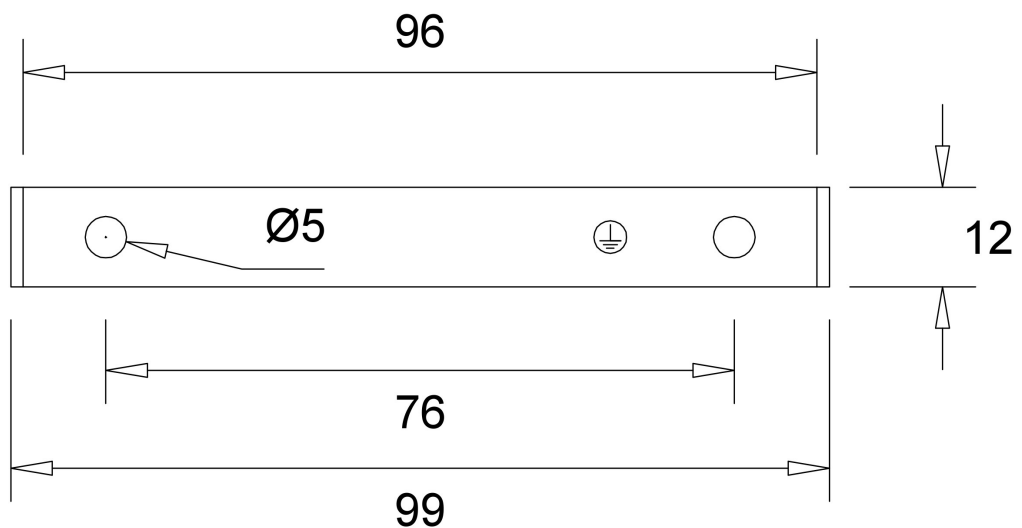

SUSPENSION STEEL CABLE

DAVIDTS LIGHTING

Chaussée de Waterloo, 850-854 - B-1180 Brussels - Belgium
T +32.2.375.76.46 - F +32.2.375.82.65
info@davidts.com - www.davidts.com