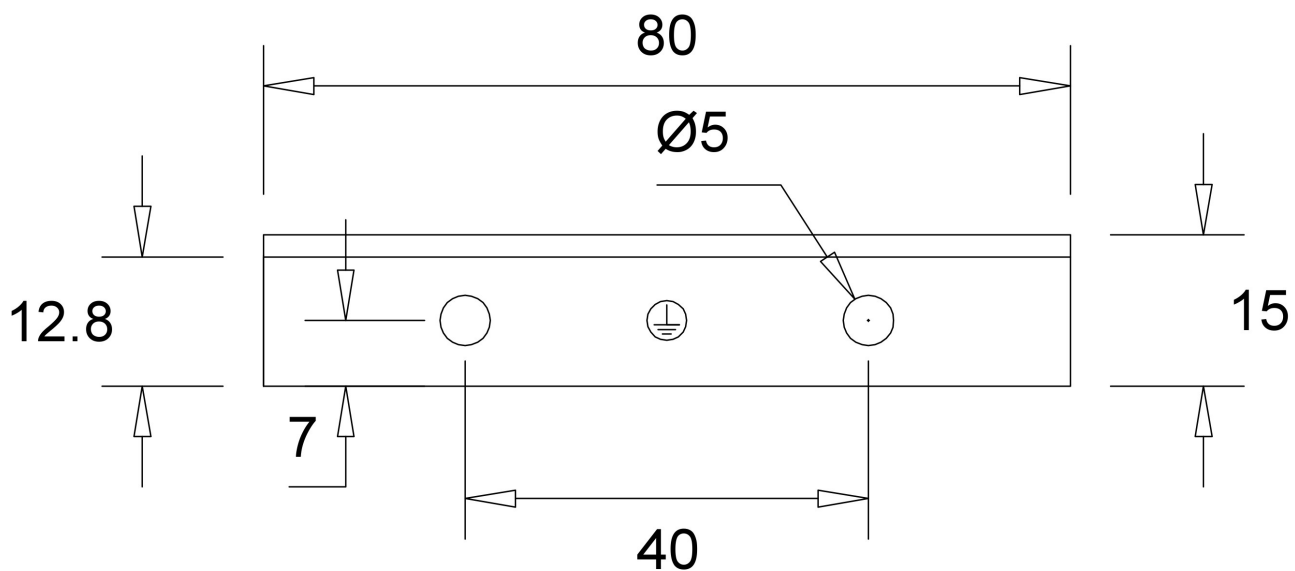

TETI

DAVIDTS LIGHTING

Chaussée de Waterloo, 848-856 - B-1180 Brussels - Belgium
T +32.2.375.76.46 - F +32.2.375.82.65
info@davidts.com - www.davidts.com

T03-03-1570