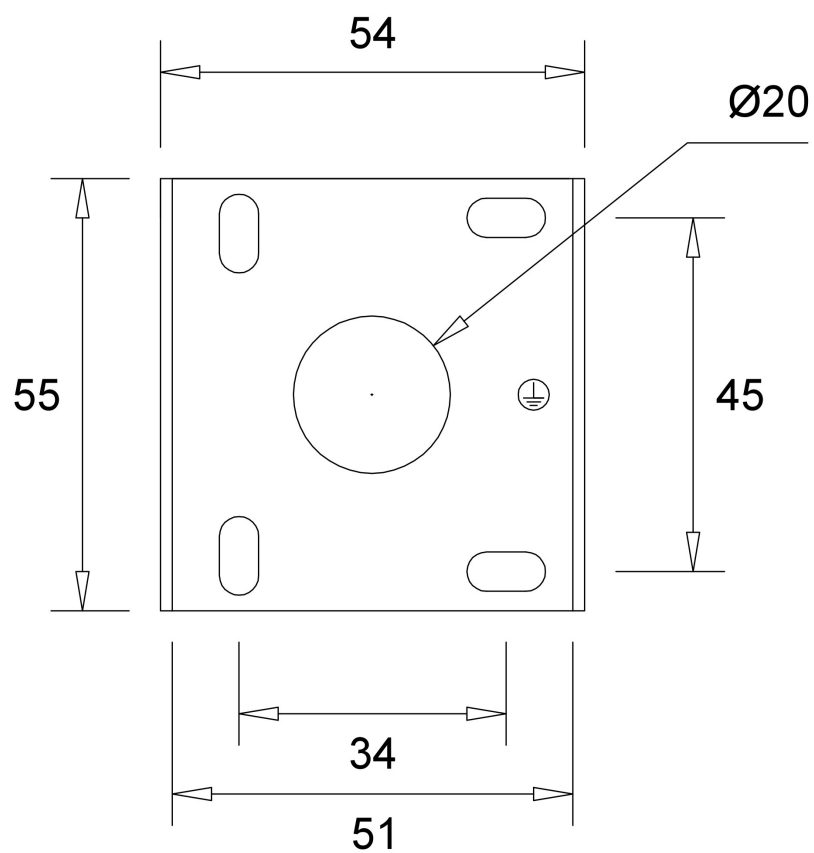

THOT

DAVIDTS LIGHTING

Chaussée de Waterloo, 848-856 - B-1180 Brussels - Belgium
T +32.2.375.76.46 - F +32.2.375.82.65
info@davidts.com - www.davidts.com

T03-08-1550