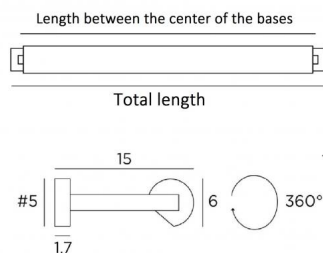

ALEXANDRIE

Available in 10 sizes

ALEXANDRIE in brushed bronze. Available in 10 sizes. Click in the downloads : [DIFFERENT SIZES](#)

Bookcase lighting.

Available in ten sizes (from 30 to 120 cm). Consult the prints & downloads : [DIFFERENT SIZES](#).

Available finishes : brushed bronze & brushed nickel.

The reflector is rotated to 360°.

On request, longer arms or another dimension reflector

OVERALL SIZES

H6cm |→15cm

BASE

5 x 1,7cm (x2)

TECHNICAL DATA