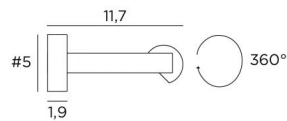

## CREMONE 125

CREMONE 125 in brushed brons

Bookcase or painting lighting with integrated LED. Also available in two smaller models. The reflector is rotated to 360°. Warm light. The lighting is dimmable (with a compatible dimmer for LED) and has no transformer

### OVERALL SIZES

H5cm L130,5cm |→11,7cm

# 5 x 1,9cm (x2)