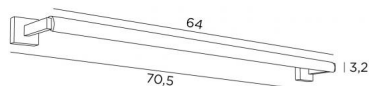

## CREMONE 65

CREMONE 65 in brushed brons

Bookcase or painting lighting with integrated LED. Also available in two bigger models. The reflector is rotated to 360°. Warm light. The lighting is dimmable (with a compatible dimmer for LED) and has no transformer

### OVERALL SIZES

H5cm L70,5cm |→11,7cm

# 5 x 1,9cm (x2)