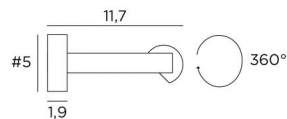

## CREMONE 65

CREMONE 65 in brushed brons

Bookcase or painting lighting with integrated LED. Also available in two bigger models. The reflector is rotated to 360°. Warm light. The lighting is dimmable (with a compatible dimmer for LED) and has no transformer

### OVERALL SIZES

H5cm L70,5cm |→11,7cm

# 5 x 1,9cm (x2)