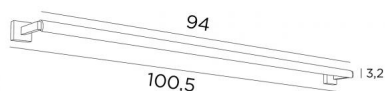

CREMONE 95

CREMONE 95 in brushed nickel

Bookcase or painting lighting with integrated LED. Also available in two other models. The reflector is rotated to 360°. Warm light. The lighting is dimmable (with a compatible dimmer for LED) and has no transformer

OVERALL SIZES

H5cm L100,5cm |→11,7cm

BASE

5 x 1,9cm (x2)

TECHNICAL DATA

LED 230V - 2700°K
Consumption : 22,2W
Brightness : 2340 lm
Dimmable

AVAILABLE METAL FINISHES AND CODES

29 - Brushed bronze - 1827 029