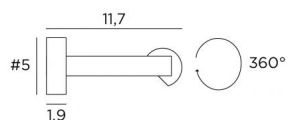

CREMONE 95

CREMONE 95 in brushed nickel

Bookcase or painting lighting with integrated LED. Also available in two other models. The reflector is rotated to 360°. Warm light. The lighting is dimmable (with a compatible dimmer for LED) and has no transformer

OVERALL SIZES

H5cm L100,5cm |→11,7cm

BASE

5 x 1,9cm (x2)

TECHNICAL DATA

LED 230V - 2700°K
Consumption : 22,2W
Brightness : 2340 lm
Dimmable

AVAILABLE METAL FINISHES AND CODES

29 - Brushed bronze - 1827 029