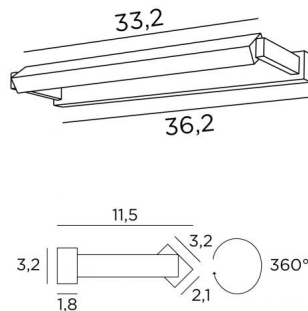

## ERATO 35

ERATO 35 in brushed bronze

Bookcase or painting lighting with integrated LED. Also available in two bigger models. The reflector is rotated to 360°. Warm light. The lighting is dimmable (with a compatible dimmer for LED) and has no transformer

### OVERALL SIZES

H3,2cm L36,2cm |→11,5cm

### BASE

36,2 x 3,2 x 1,8cm