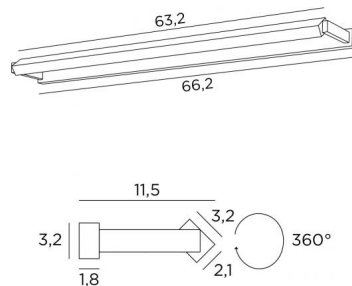

## ERATO 65

ERATO 65 in brushed bronze

Bookcase or painting lighting with integrated LED. Also available in two other models. The reflector is rotated to 360°. Warm light. The lighting is dimmable (with a compatible dimmer for LED) and has no transformer

### OVERALL SIZES

H3,2cm L66,2cm |→11,5cm

### BASE

66,2 x 3,2 x 1,8cm