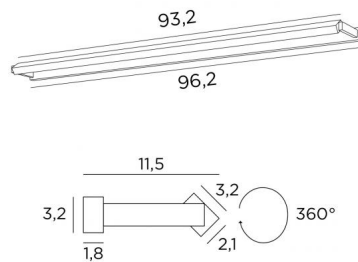

ERATO 95

ERATO 95 in brushed chrome

Bookcase or painting lighting with integrated LED. Also available in two smaller models. The reflector is rotated to 360°. Warm light. The lighting is dimmable (with a compatible dimmer for LED) and has no transformer

OVERALL SIZES

H3,2cm L96,2cm |→11,5cm

BASE

96,2 x 3,2 x 1,8cm

TECHNICAL DATA

LED 230V - 2700°K
Consumption : 22,2W
Brightness : 2340 lm
Dimmable

AVAILABLE METAL FINISHES AND CODES

29 - Brushed bronze - 1839 029