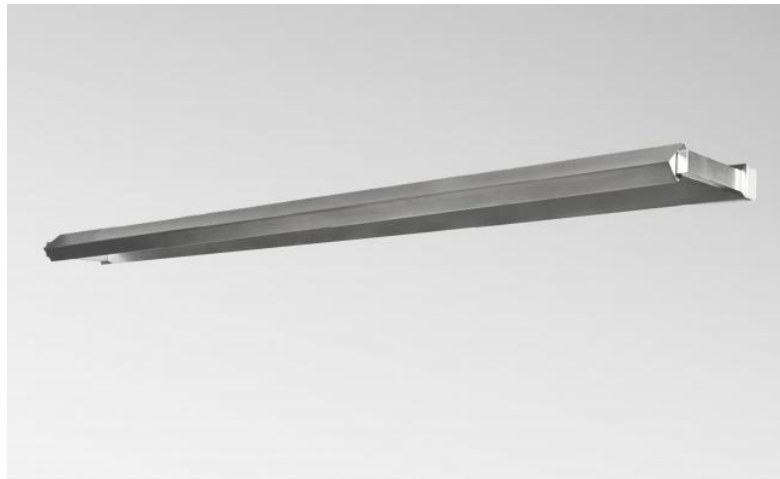

ERATO 95

ERATO 95 in brushed chrome

Bookcase or painting lighting with integrated LED. Also available in two smaller models. The reflector is rotated to 360°. Warm light. The lighting is dimmable (with a compatible dimmer for LED) and has no transformer

OVERALL SIZES

H3,2cm L96,2cm |→11,5cm

BASE

96,2 x 3,2 x 1,8cm

TECHNICAL DATA

LED 230V - 2700°K
Consumption : 22,2W
Brightness : 2340 lm
Dimmable

AVAILABLE METAL FINISHES AND CODES

29 - Brushed bronze - 1839 029