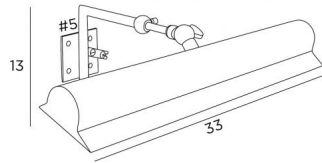

ET 33

ET 33 in brushed bronze

Classic painting lighting. Can be adjusted in depth through a set of two sliding tubes

OVERALL SIZES

H13cm L33cm |→18→24cm

BASE

#5cm

TECHNICAL DATA

Two E14 fittings

This lighting is fixed directly on the picture or on the wall

AVAILABLE METAL FINISHES AND CODES

25 - Brushed brass - 1843 025

29 - Brushed bronze - 1843 029

DEPTH
ADJUSTABLE

180°

E14