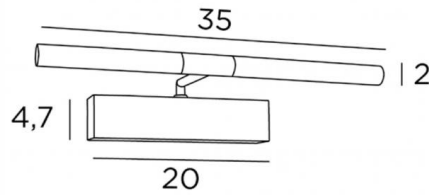

## MEIDOUM 35

MEIDOUM 35 in brass

This solid lamp has all the qualities required to highlight your painting. Warm, powerful and equal light. Reliable painting lighting, a must in its category. This model is available in 3 sizes

### OVERALL SIZES

H7,2cm L35cm |→16,1cm

### BASE

20 x 4,7 x 3,5cm

### TECHNICAL DATA

Strips LED - 2700°K

Driver : 240V-24V

Brightness : 275 lm

Consumption : 2x1,9W

The reflectors are adjustable trough 180°