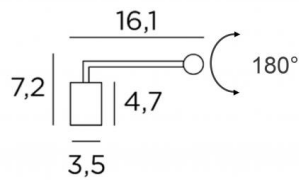

## MEIDOUM 35

MEIDOUM 35 in brass

This solid lamp has all the qualities required to highlight your painting. Warm, powerful and equal light. Reliable painting lighting, a must in its category. This model is available in 3 sizes

### OVERALL SIZES

H7,2cm L35cm |→16,1cm

### BASE

20 x 4,7 x 3,5cm

### TECHNICAL DATA

Strips LED - 2700°K

Driver : 240V-24V

Brightness : 275 lm

Consumption : 2x1,9W

The reflectors are adjustable trough 180°