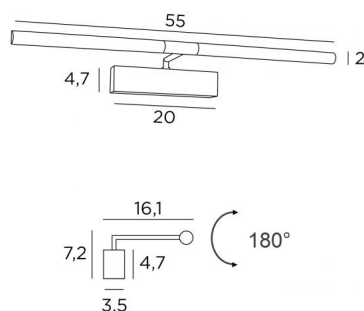

MEIDOUM 55

MEIDOUM 55 in brushed bronze

This solid lamp has all the qualities required to highlight your painting. Warm, powerful and equal light. Reliable painting lighting, a must in its category. This model is available in 3 sizes

OVERALL SIZES

H7,2cm L55cm |→16,1cm

BASE

20 x 4,7 x 3,5cm

TECHNICAL DATA

Strips LED - 2700°K

Driver : 240V-24V

Brightness : 550 lm

Consumption : 2x3,8W

The reflectors are adjustable trough 180°

AVAILABLE METAL FINISHES AND CODES

 20 - Polished
- 1855 020
brass

 29 - Brushed bronze - 1855 029

 33 - Brushed nickel - 1855 033