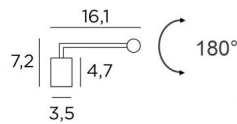

MEIDOUM 75

This solid lamp has all the qualities required to highlight your painting. Warm, powerful and equal light. Reliable painting lighting, a must in its category. This model is available in 3 sizes

OVERALL SIZES

H7,2cm L75cm |→16,1cm

BASE

20 x 4,7 x 3,5cm

TECHNICAL DATA

Strips LED - 2700°K

Driver : 240V-24V

Brightness : 825lm

Consumption : 2x 5,6W

The reflectors are adjustable trough 180°

AVAILABLE METAL FINISHES AND CODES

20 - Polished
- 1857 020
brass

29 - Brushed bronze - 1857 029

33 - Brushed nickel - 1857 033