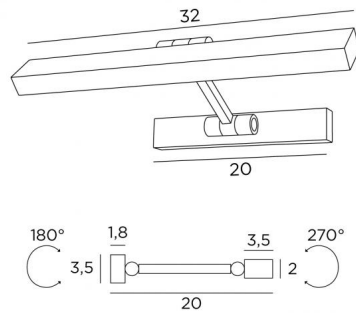

OUBA 35

OUBA 35 in light bronze

Bookcase or painting lighting with integrated LED. The reflector is rotated to 270°. Warm light. The lighting is dimmable (with a compatible dimmer for LED) and has no transformer

OVERALL SIZES

H3,5cm L32cm |→20cm

BASE

20 x 3,5 x 1,8cm

TECHNICAL DATA

LED 230V - 2700°K
Consumption : 7,4W
Brightness : 780 lm
Dimmable

AVAILABLE METAL FINISHES AND CODES

28 - Light bronze - 1867 028