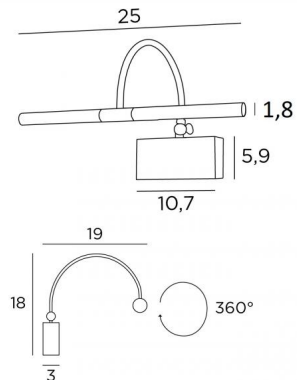

## PACHED 25

PACHED 25 in brass

Painting lighting with 12V transformer. The reflectors can be rotated to 360°. The gooseneck can be tilted by a small swivel with key. Delivered with two G4 LED bulbs. Warm light

### OVERALL SIZES

H18cm L25cm |→19cm

### BASE

10,7 x 5,9 x 3cm

### TECHNICAL DATA

Two G4 fittings

Transformator 240V-12V compatible with LED bulbs

Picture lamp delivered with two LED bulbs :

- 2x 2,5 W
- 2x 320 lm
- anti UV - 2700°K

The reflectors are adjustable trough 360°