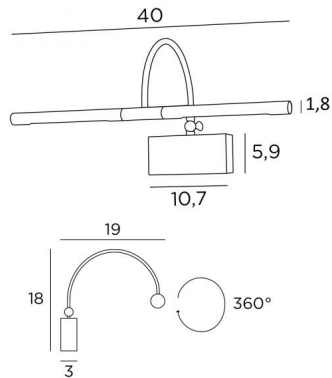

PACHED 40

PACHED 40 in brushed bronze

Painting lighting with 12V transformer. The reflectors can be rotated to 360°. The gooseneck can be tilted by a small swivel with key. Delivered with two G4 LED bulbs. Warm light

OVERALL SIZES

H18cm L40cm |→19cm

BASE

10,7 x 5,9 x 3cm

TECHNICAL DATA

Two G4 fittings

Transformer 240V-12V compatible with LED bulbs

Picture lamp delivered with two LED bulbs :

- 2x 2,5 W
- 2x 320 lm
- anti UV - 2700°K

The reflectors are adjustable trough 360°

AVAILABLE METAL FINISHES AND CODES

 20 - Polished
- 1874 020
brass

 29 - Brushed bronze - 1874 029

 33 - Brushed nickel - 1874 033