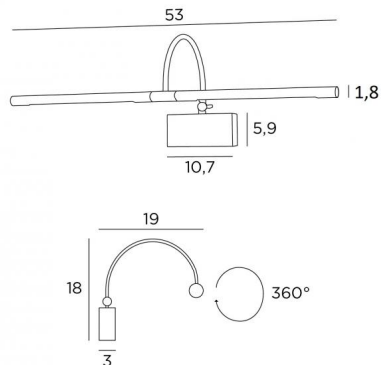

## PACHED 53

PACHED 53 in brushed nickel

Painting lighting with 12V transformer. The reflectors can be rotated to 360°. The gooseneck can be tilted by a small swivel with key. Delivered with two G4 LED bulbs. Warm light

### OVERALL SIZES

H18cm L53cm |→19cm

### BASE

10,7 x 5,9 x 3cm

### TECHNICAL DATA

Two G4 fittings

Transformator 240V-12V compatible with LED bulbs

Picture lamp delivered with two LED bulbs :

- 2x 2,5 W
- 2x 320 lm
- anti UV - 2700°K

The reflectors are adjustable trough 360°