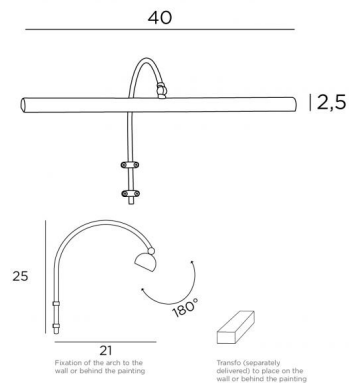

TRIANON 40

TRIANON 40 in brushed brass

Beautiful and elegant picture lamp. Its classic look will highlight your work of art. A transformer, which is placed behind the painting, two LED lamps that are included with this lamp. Warm light. The reflector is adjustable through 180°. This model is available in 4 sizes

OVERALL SIZES

H25cm L40cm |→21cm

BASE

Two wall attachments

TECHNICAL DATA

Two G4 fittings

Wall lamp delivered with two LED-bulbs :

- 2x 2,5 W
- 2x 320 lm
- anti UV - 2700°K

The reflector is adjustable through 180°

The 240-12V transformer is supplied separately and should be placed at the back of the painting

AVAILABLE METAL FINISHES AND CODES

25 - Brushed brass - 1884 025

29 - Brushed bronze - 1884 029

33 - Brushed nickel - 1884 033