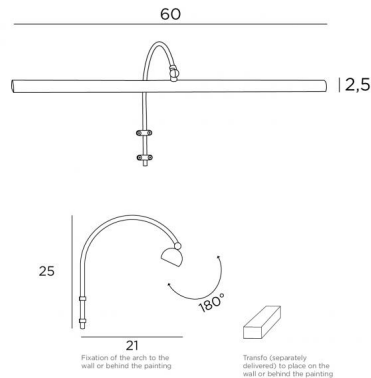

## TRIANON 60

TRIANON 60 in brushed nickel

Beautiful and elegant picture lamp. Its classic look will highlight your work of art. A transformer, which is placed behind the painting, two LED lamps that are included with this lamp. Warm light. The reflector is adjustable trough 180°. This model is available in 4 sizes

### OVERALL SIZES

H25cm L60cm |→21cm

### TECHNICAL DATA

Two G4 fittings

Wall lamp delivered with two LED-bulbs :

- 2x 2,5 W
- 2x 320 lm
- anti UV - 2700°K

The reflector is adjustable trough 180°

The 240-12V transformer is supplied separately and should be placed at the back of the painting