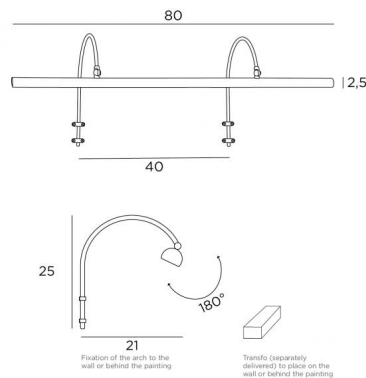

TRIANON 80

TRIANON 80 in polished chrome (option)

Beautiful and elegant picture lamp. Its classic look will highlight your work of art. A transformer, which is placed behind the painting, four LED lamps that are included with this lamp. Warm light. The reflector is adjustable trough 180°. This model is available in 4 sizes

OVERALL SIZES

H25cm L80cm |→21cm

BASE

Two arms and four wall attachments

TECHNICAL DATA

Four G4 fittings

Wall lamp delivered with four LED-bulbs :

- 4x 2,5 W
- 4x 320 lm
- anti UV - 2700°K

The reflector is adjustable trough 180°

The 240-12V transformer is supplied separately and should be placed at the back of the painting

AVAILABLE METAL FINISHES AND CODES

25 - Brushed brass - 1888 025

29 - Brushed bronze - 1888 029

33 - Brushed nickel - 1888 033